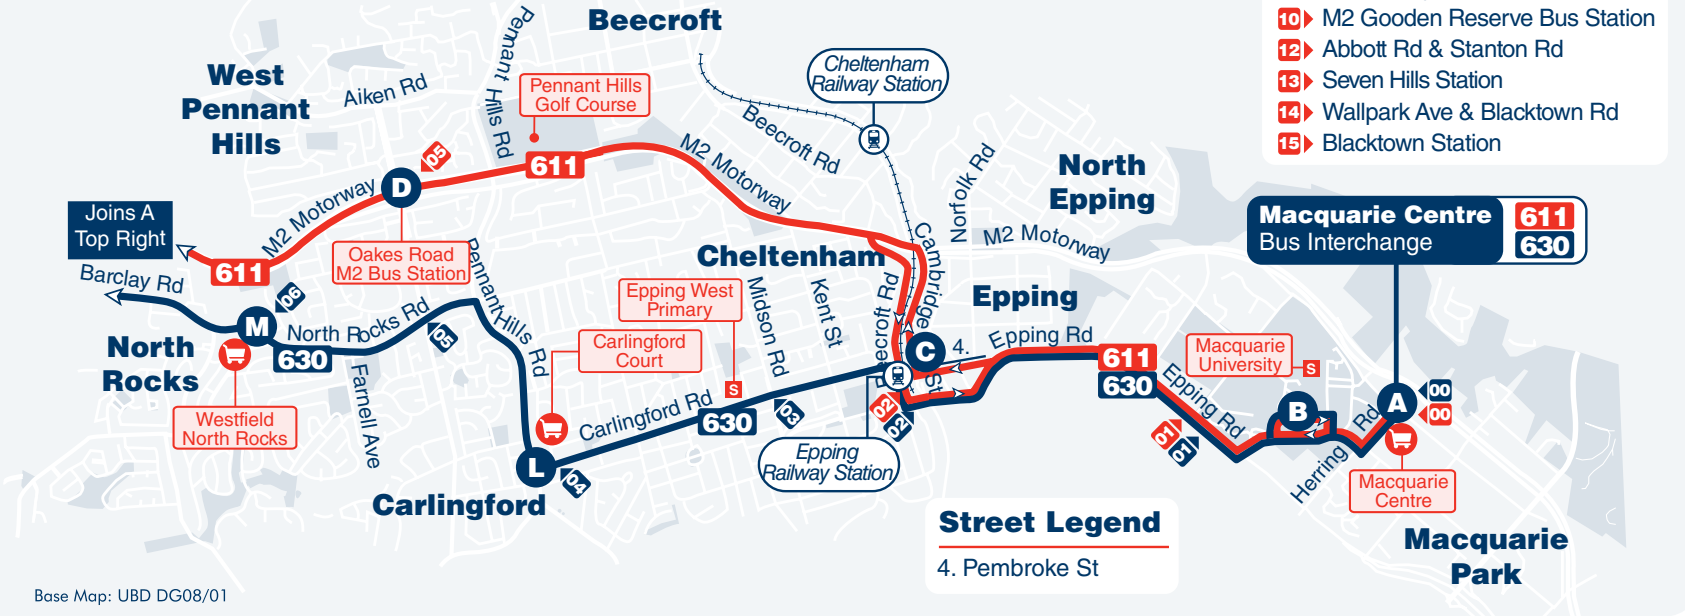

Street Legend

1. Patrick St
2. Newton Rd
3. Wall Park Ave

Legend

- Bus Route
- Railway Line
- ◀07 Section Point
- 611** Bus Route Number
- Ⓢ Educational Institution
- 🛒 Shopping Centre
- H+ Hospital

Section Point Legend

Section Point Legend

- Bus Route 630
- 00 Macquarie Centre
- 01 Epping & Vimiera Rds
- 02 Epping Station
- 03 Carlingford & Midson Rds
- 04 Carlingford Rd & Rembrandt St
- 05 North Rocks & Jenkins Rds
- 06 Westfield North Rocks
- 07 Barclay Rd at M2 Mwy
- 08 Cook & Cross Sts
- 09 Windsor Rd & Ackling St
- 10 Seven Hills Rd & Burrell Cr
- 11 Gooden Dr & Malvern Ave
- 12 Caroline Chisholm Dr & Old Windsor Rd
- 13 Powers Rd & Station St
- 14 Seven Hills Station
- 15 Wallpark Ave & Blacktown Rd
- 16 Blacktown Station

Street Legend

4. Pembroke St

Monday to Friday										
map ref	Route Number	611	611	611	611	611	611	611	611	611
		am	am	am	am	am	am	am	am	am
K	Blacktown Interchange (Stand 13)	6.02	6.18	6.42	6.57	7.12	7.42	7.57	8.12
J	Westpoint Blacktown (Stand 7)	6.05	6.21	6.45	7.00	7.15	7.45	8.00	8.15
I	Wall Park Ave & Burnie St	6.10	6.26	6.52	7.07	7.22	7.52	8.07	8.22
H	Seven Hills Interchange (Stand 5)	6.14	6.30	7.00	7.15	7.30	7.45	8.00	8.15	8.30
G	M2 Busway (Gooden Res)	6.22	6.45	7.15	7.30	7.45	7.57	8.12	8.27	8.42
F	M2 Busway (Cropley Dr)	6.24	6.48	7.18	7.33	7.48	8.00	8.15	8.30	8.45
E	M2 Busway (Barclay Rd)	6.28	6.52	7.22	7.37	7.52	8.04	8.19	8.34	8.49
D	M2 Busway (Oakes Rd)	6.31	6.55	7.25	7.40	7.56	8.07	8.22	8.37	8.52
C	Epping Station (Beecroft Rd)	6.37	7.06	7.36	7.49	8.07	8.16	8.31	8.46	9.01
B	Macquarie University	6.45	7.14	7.44	7.57	8.15	8.24	8.39	8.54	9.09
A	Macquarie Centre (Herring Rd)	6.50	7.19	7.49	8.02	8.20	8.29	8.44	8.57	9.14