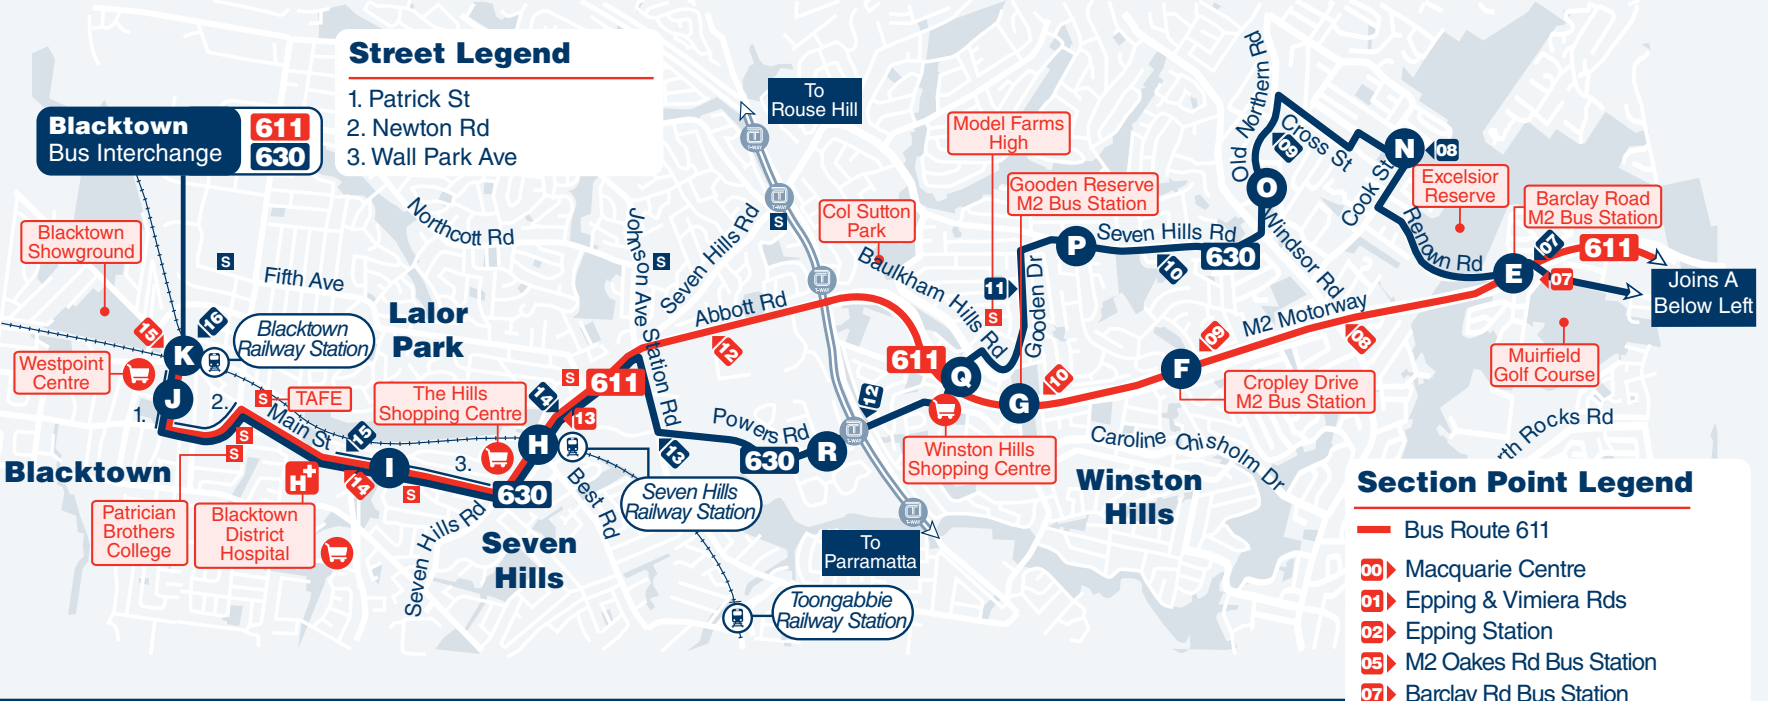

Street Legend

1. Patrick St
2. Newton Rd
3. Wall Park Ave

Legend

- Bus Route
- Railway Line
- ◀07 Section Point
- 611** Bus Route Number
- Ⓢ Educational Institution
- 🛒 Shopping Centre
- H+ Hospital

Section Point Legend

Section Point Legend

- Bus Route 630
- 00 Macquarie Centre
- 01 Epping & Vimiera Rds
- 02 Epping Station
- 03 Carlingford & Midson Rds
- 04 Carlingford Rd & Rembrandt St
- 05 North Rocks & Jenkins Rds
- 06 Westfield North Rocks
- 07 Barclay Rd at M2 Mwy
- 08 Cook & Cross Sts
- 09 Windsor Rd & Ackling St
- 10 Seven Hills Rd & Burrell Cr
- 11 Gooden Dr & Malvern Ave
- 12 Caroline Chisholm Dr & Old Windsor Rd
- 13 Powers Rd & Station St
- 14 Seven Hills Station
- 15 Wallpark Ave & Blacktown Rd
- 16 Blacktown Station

Street Legend

4. Pembroke St

Monday to Friday										
map ref	Route Number	611	611	611	611	611	611	611	611	611
		am	am	am	am	am	am	am	am	am
K	Blacktown Interchange (Stand 13)	6.02	6.18	6.42	6.57	7.12	7.42	7.57	8.12
J	Westpoint Blacktown (Stand 7)	6.05	6.21	6.45	7.00	7.15	7.45	8.00	8.15
I	Wall Park Ave & Burnie St	6.10	6.26	6.52	7.07	7.22	7.52	8.07	8.22
H	Seven Hills Interchange (Stand 5)	6.14	6.30	7.00	7.15	7.30	7.45	8.00	8.15	8.30
G	M2 Busway (Gooden Res)	6.22	6.45	7.15	7.30	7.45	7.57	8.12	8.27	8.42
F	M2 Busway (Cropley Dr)	6.24	6.48	7.18	7.33	7.48	8.00	8.15	8.30	8.45
E	M2 Busway (Barclay Rd)	6.28	6.52	7.22	7.37	7.52	8.04	8.19	8.34	8.49
D	M2 Busway (Oakes Rd)	6.31	6.55	7.25	7.40	7.56	8.07	8.22	8.37	8.52
C	Epping Station (Beecroft Rd)	6.37	7.06	7.36	7.49	8.07	8.16	8.31	8.46	9.01
B	Macquarie University	6.45	7.14	7.44	7.57	8.15	8.24	8.39	8.54	9.09
A	Macquarie Centre (Herring Rd)	6.50	7.19	7.49	8.02	8.20	8.29	8.44	8.57	9.14