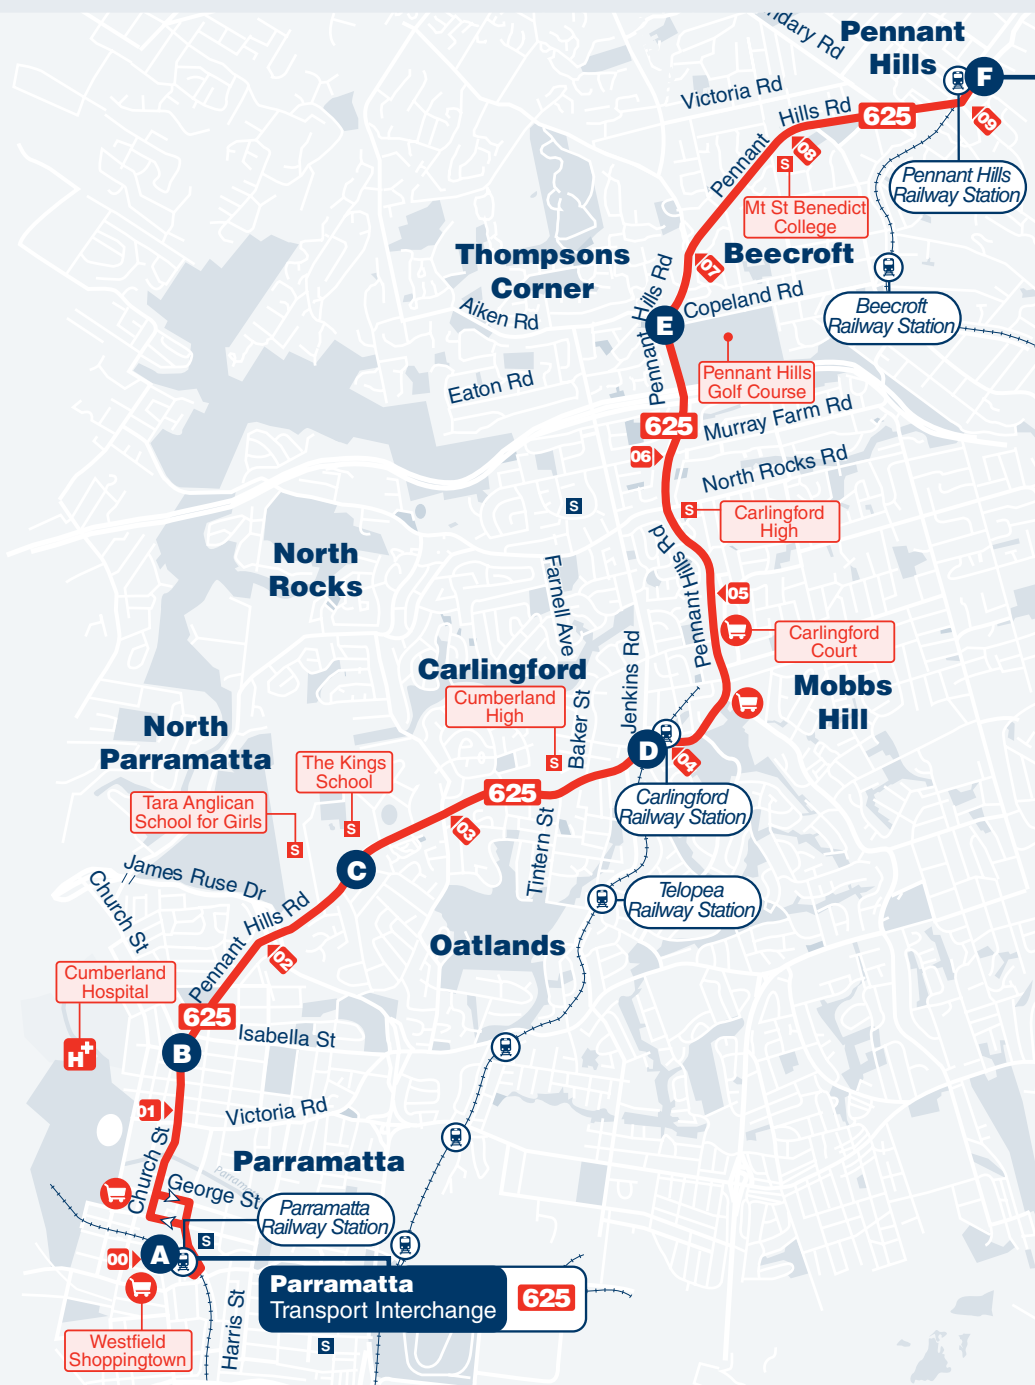

Section Point Legend

- Bus Route 625
- 00 ▶ Parramatta Interchange
- 01 ▶ Church & Ross Sts
- 02 ▶ Pennant Hills Rd & James Ruse Dr
- 03 ▶ Pennant Hills & Bettington Rds
- 04 ▶ Pennant Hills Rd & Coleman Ave
- 05 ▶ Pennant Hills Rd & Dunrossil Ave
- 06 ▶ Pennant Hills & Murray Farm Rds
- 07 ▶ Pennant Hills & Castle Hill Rds
- 08 ▶ Pennant Hills Rd & Loftus St
- 09 ▶ Pennant Hills Station

Pennant Hills
Railway Station **625**

Legend

- Bus Route
- +— Railway Line
- ◀07▶ Section Point
- 625** Bus Route Number
- S Educational Institution
- 🛒 Shopping Centre
- H+ Hospital
- ▲ N North Arrow

Monday to Friday									
map ref	Route Number	625	625	625	625	625	625	625	625
		am	am	am	am	am	am	am	am
A	Parramatta Interchange (Stand A3)	5.48	6.18	6.48	7.20	7.50	8.30	9.00	9.50
B	North Parramatta Post Office (Church St)	5.56	6.26	6.57	7.29	8.01	8.40	9.10	10.00
C	The Kings School (Pennant Hills Rd)	6.01	6.31	7.03	7.35	8.08	8.47	9.17	10.06
D	Carlingford Station (Pennant Hills Rd)	6.06	6.36	7.08	7.40	L 8.14	8.53	9.23	10.12
E	Thompsons Corner (Pennant Hills Rd)	6.18	6.48	7.20	7.54	W 8.41	9.05	9.35	10.22
F	Pennant Hills Station (Railway St)	6.23	6.53	7.30	8.04	8.51	9.15	9.40	10.27

Explanations

L – Trip diverts via Range Road Loop (Stanton Drive & Range Road 8:32).

W – Bus operates on school days only via West Pennant Hills Primary School.

 – Wheelchair accessible service.

Monday to Friday (cont...)								
map ref	Route Number	625	625	625	625	625	625	625
		am	am	pm	pm	pm	pm	pm
A	Parramatta Interchange (Stand A3)	10.50	11.50	12.50	1.50	2.50	3.20	4.20
B	North Parramatta Post Office (Church St)	11.00	12.00	1.00	2.00	3.01	KT 3.31	4.32
C	The Kings School (Pennant Hills Rd)	11.06	12.06	1.06	2.06	M 3.07	3.40	4.39
D	Carlingford Station (Pennant Hills Rd)	11.12	12.12	1.12	2.12	3.17	4.45
E	Thompsons Corner (Pennant Hills Rd)	11.22	12.22	1.22	2.22	3.29	3.57	4.57
F	Pennant Hills Station (Railway St)	11.27	12.27	1.27	2.27	3.34	4.03	5.03