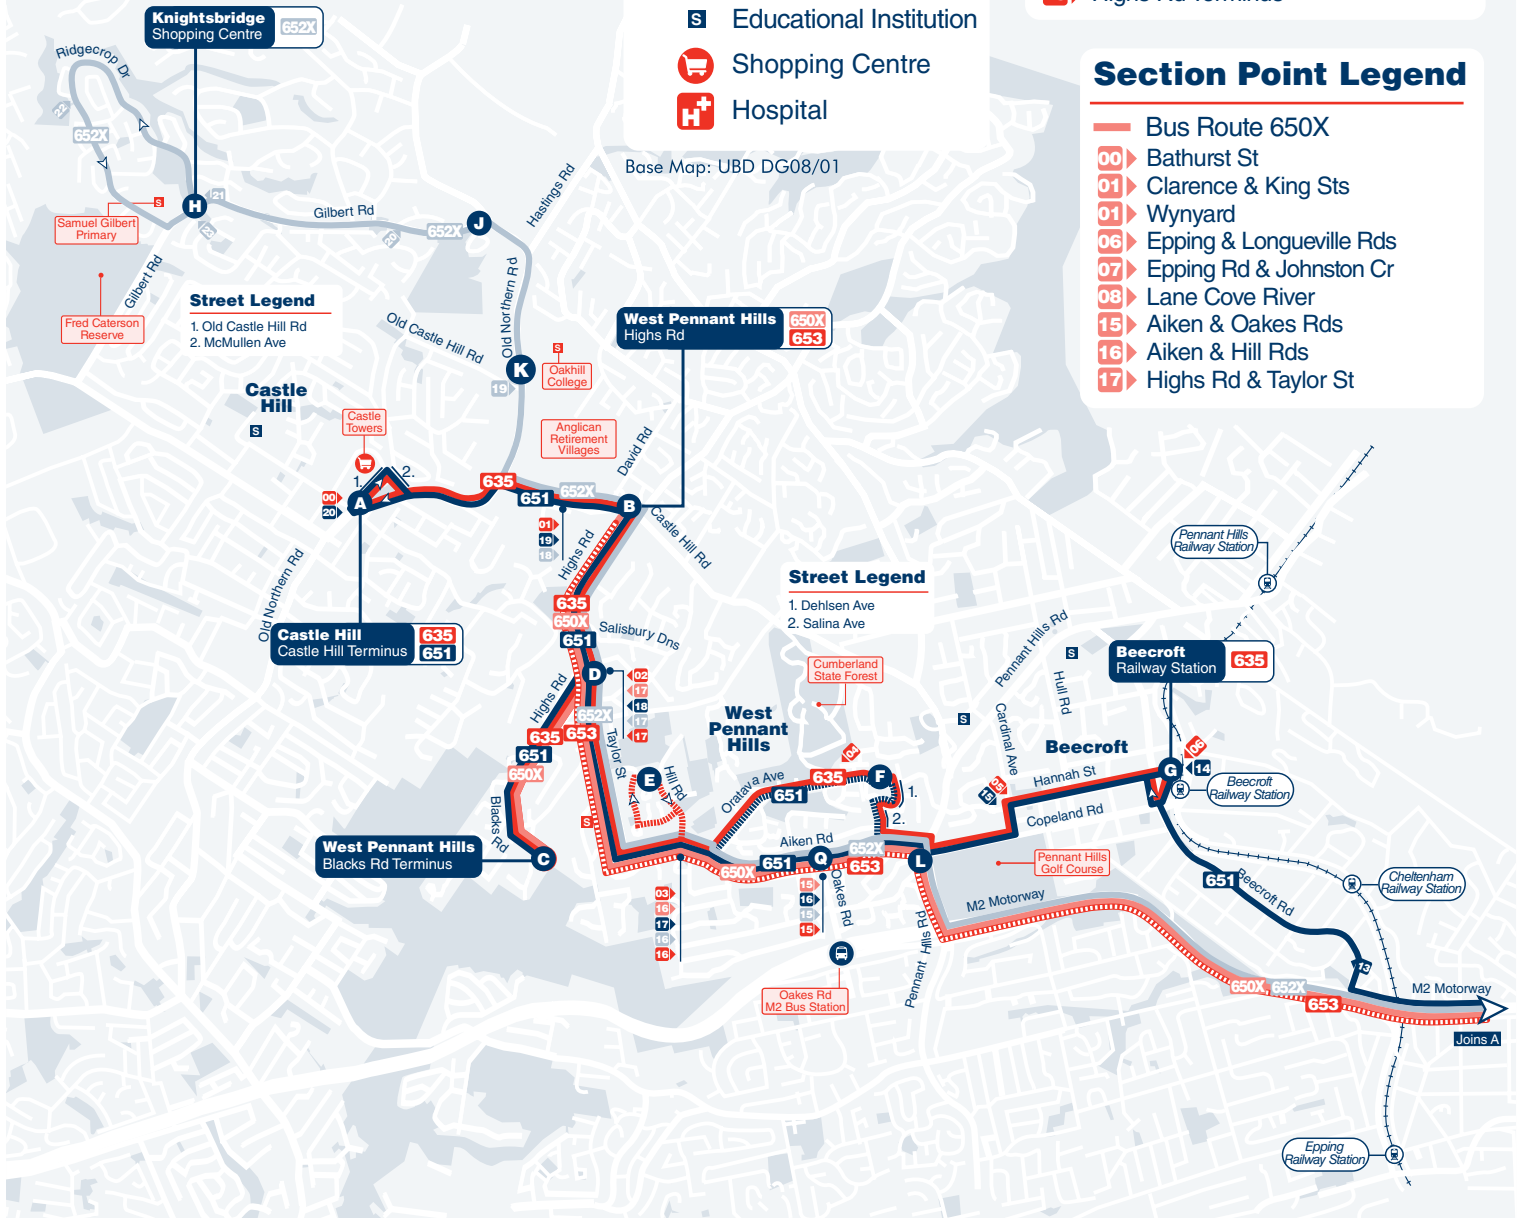

Route

635/650X/651/652X/653

Bus Route Map

Base Map: UBD DG08/01

Legend

- Bus Route
- Railway Line
- Section Point
- 635** Bus Route Number
- Educational Institution
- Shopping Centre
- Hospital

Section Point Legend

- Bus Route 650X
- 00** Bathurst St
- 01** Clarence & King Sts
- 01** Wynyard
- 06** Epping & Longueville Rds
- 07** Epping Rd & Johnston Cr
- 08** Lane Cove River
- 15** Aiken & Oakes Rds
- 16** Aiken & Hill Rds
- 17** Highs Rd & Taylor St

Base Map: UBD DG08/01

Street Legend

1. Old Castle Hill Rd
2. McMullen Ave

Street Legend

1. Dehisen Ave
2. Salina Ave

Section Point Legend

- Bus Route 652X
- 00** Bathurst St
- 01** Clarence & King Sts
- 01** Wynyard
- 15** Aiken & Oakes Rds
- 16** Aiken & Hill Rds
- 17** Highs Rd & Taylor St
- 18** Castle Hill Rd at Anglican Retirement Villages
- 19** Old Northern Rd & Castle Hill Rd
- 20** Gilbert Rd & Glenshee Pl
- 21** Knightsbridge Shops
- 22** Ridgescrop Dr & Chainmail Pl
- 23** Knightsbridge Shops

Section Point Legend

- Bus Route 635
- 00** Castle Hill Terminus
- 01** Castle Hill Rd at Anglican Retirement Villages
- 02** Highs Rd & Taylor St
- 03** Aiken & Hill Rds
- 04** Oratava Ave & Stanley Ave
- 05** Cardinal Rd & Hannah St
- 06** Beecroft Station