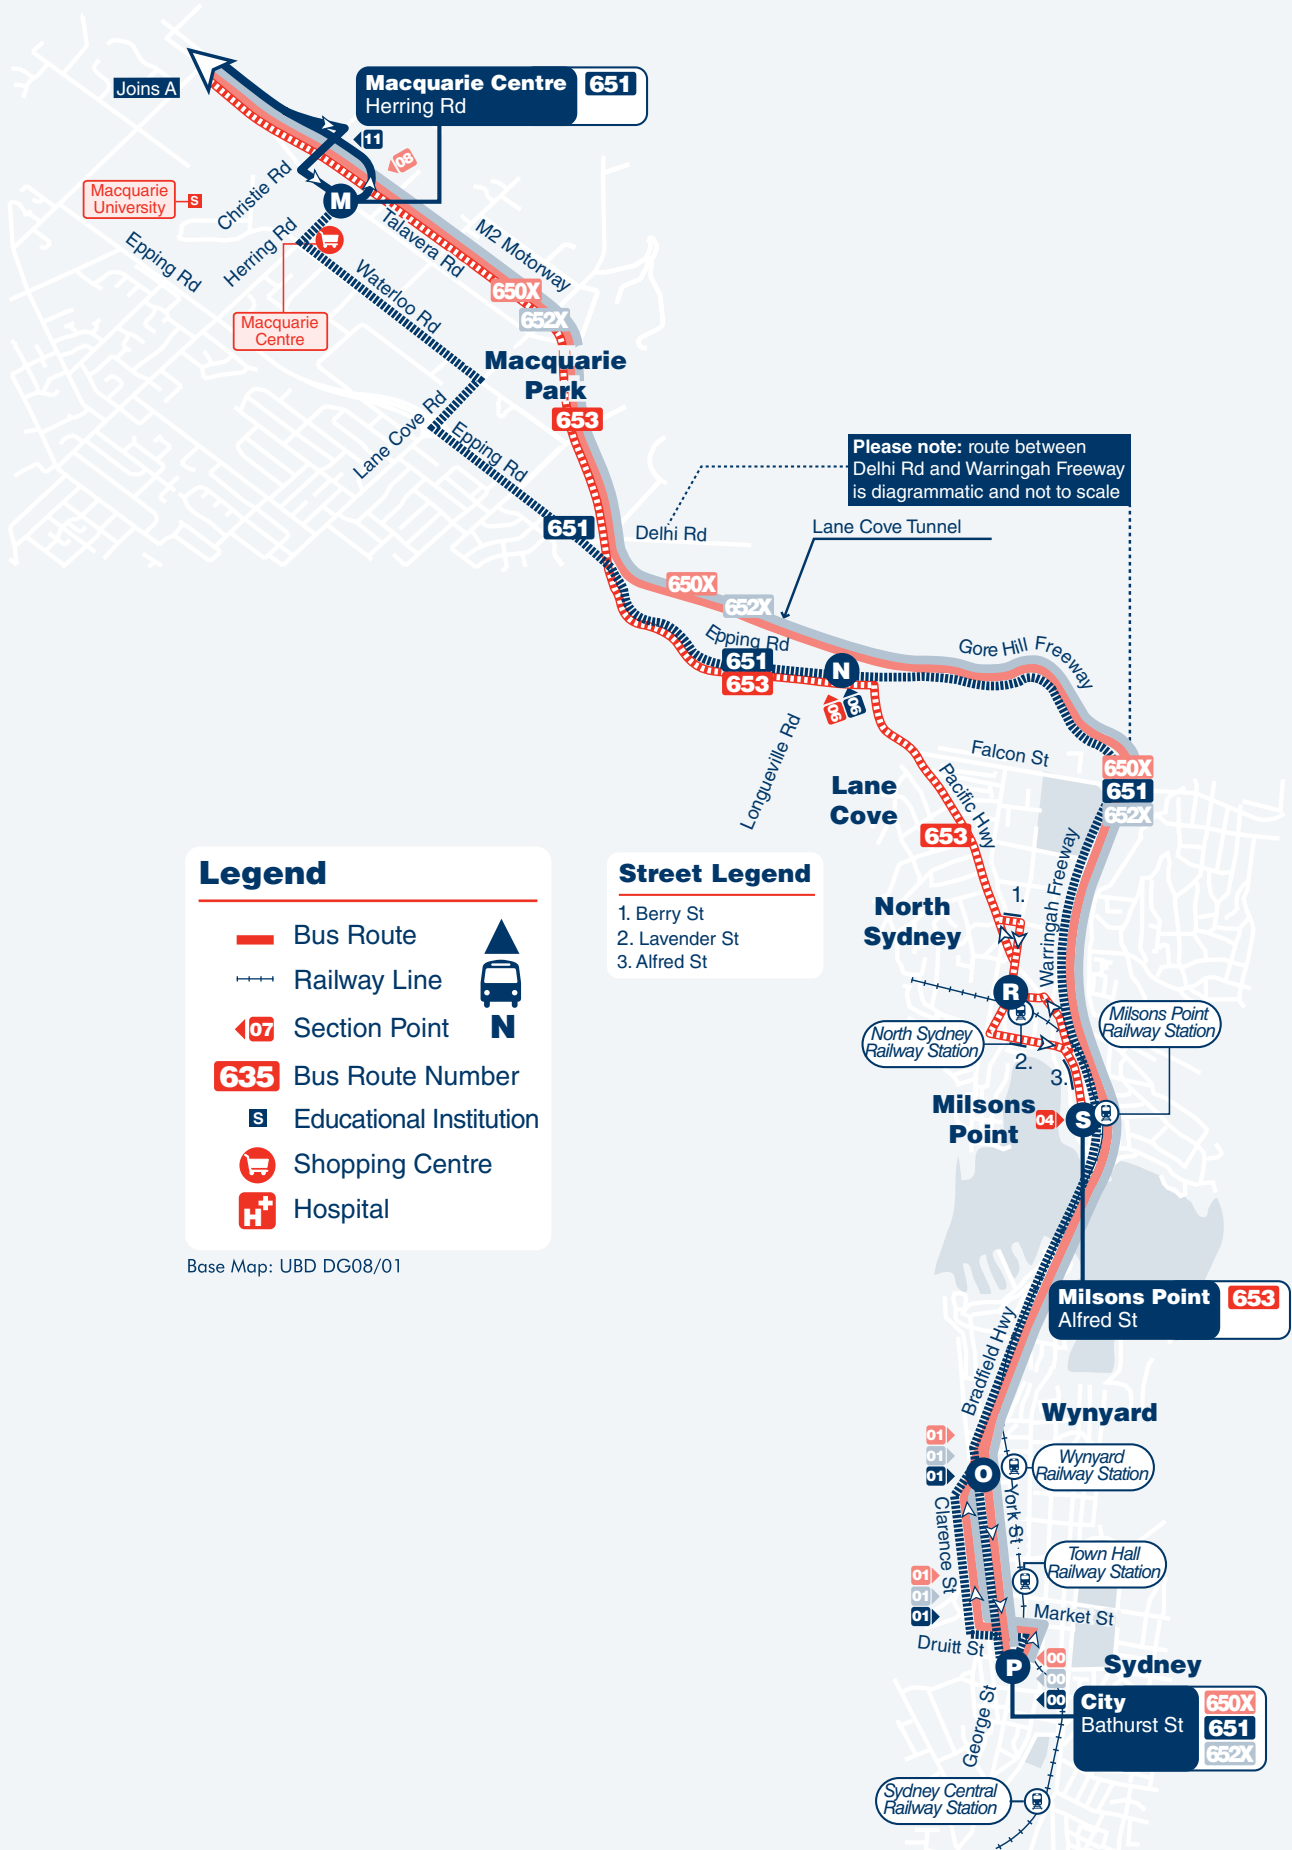

Route

635/650X/651/652X/653

Bus Route Map

Base Map: UBD DG08/01

Legend

- Bus Route
- Railway Line
- Section Point
- 635** Bus Route Number
- Educational Institution
- Shopping Centre
- Hospital

Section Point Legend

- Bus Route 650X
- 00** Bathurst St
- 01** Clarence & King Sts
- 01** Wynyard
- 06** Epping & Longueville Rds
- 07** Epping Rd & Johnston Cr
- 08** Lane Cove River
- 15** Aiken & Oakes Rds
- 16** Aiken & Hill Rds
- 17** Highs Rd & Taylor St

Base Map: UBD DG08/01

Street Legend

1. Old Castle Hill Rd
2. McMullen Ave

Street Legend

1. Dehisen Ave
2. Salina Ave

Section Point Legend

- Bus Route 652X
- 00** Bathurst St
- 01** Clarence & King Sts
- 01** Wynyard
- 15** Aiken & Oakes Rds
- 16** Aiken & Hill Rds
- 17** Highs Rd & Taylor St
- 18** Castle Hill Rd at Anglican Retirement Villages
- 19** Old Northern Rd & Castle Hill Rd
- 20** Gilbert Rd & Glenshee Pl
- 21** Knightsbridge Shops
- 22** Ridgescrop Dr & Chainmail Pl
- 23** Knightsbridge Shops

Section Point Legend

- Bus Route 635
- 00** Castle Hill Terminus
- 01** Castle Hill Rd at Anglican Retirement Villages
- 02** Highs Rd & Taylor St
- 03** Aiken & Hill Rds
- 04** Oratava Ave & Stanley Ave
- 05** Cardinal Rd & Hannah St
- 06** Beecroft Station