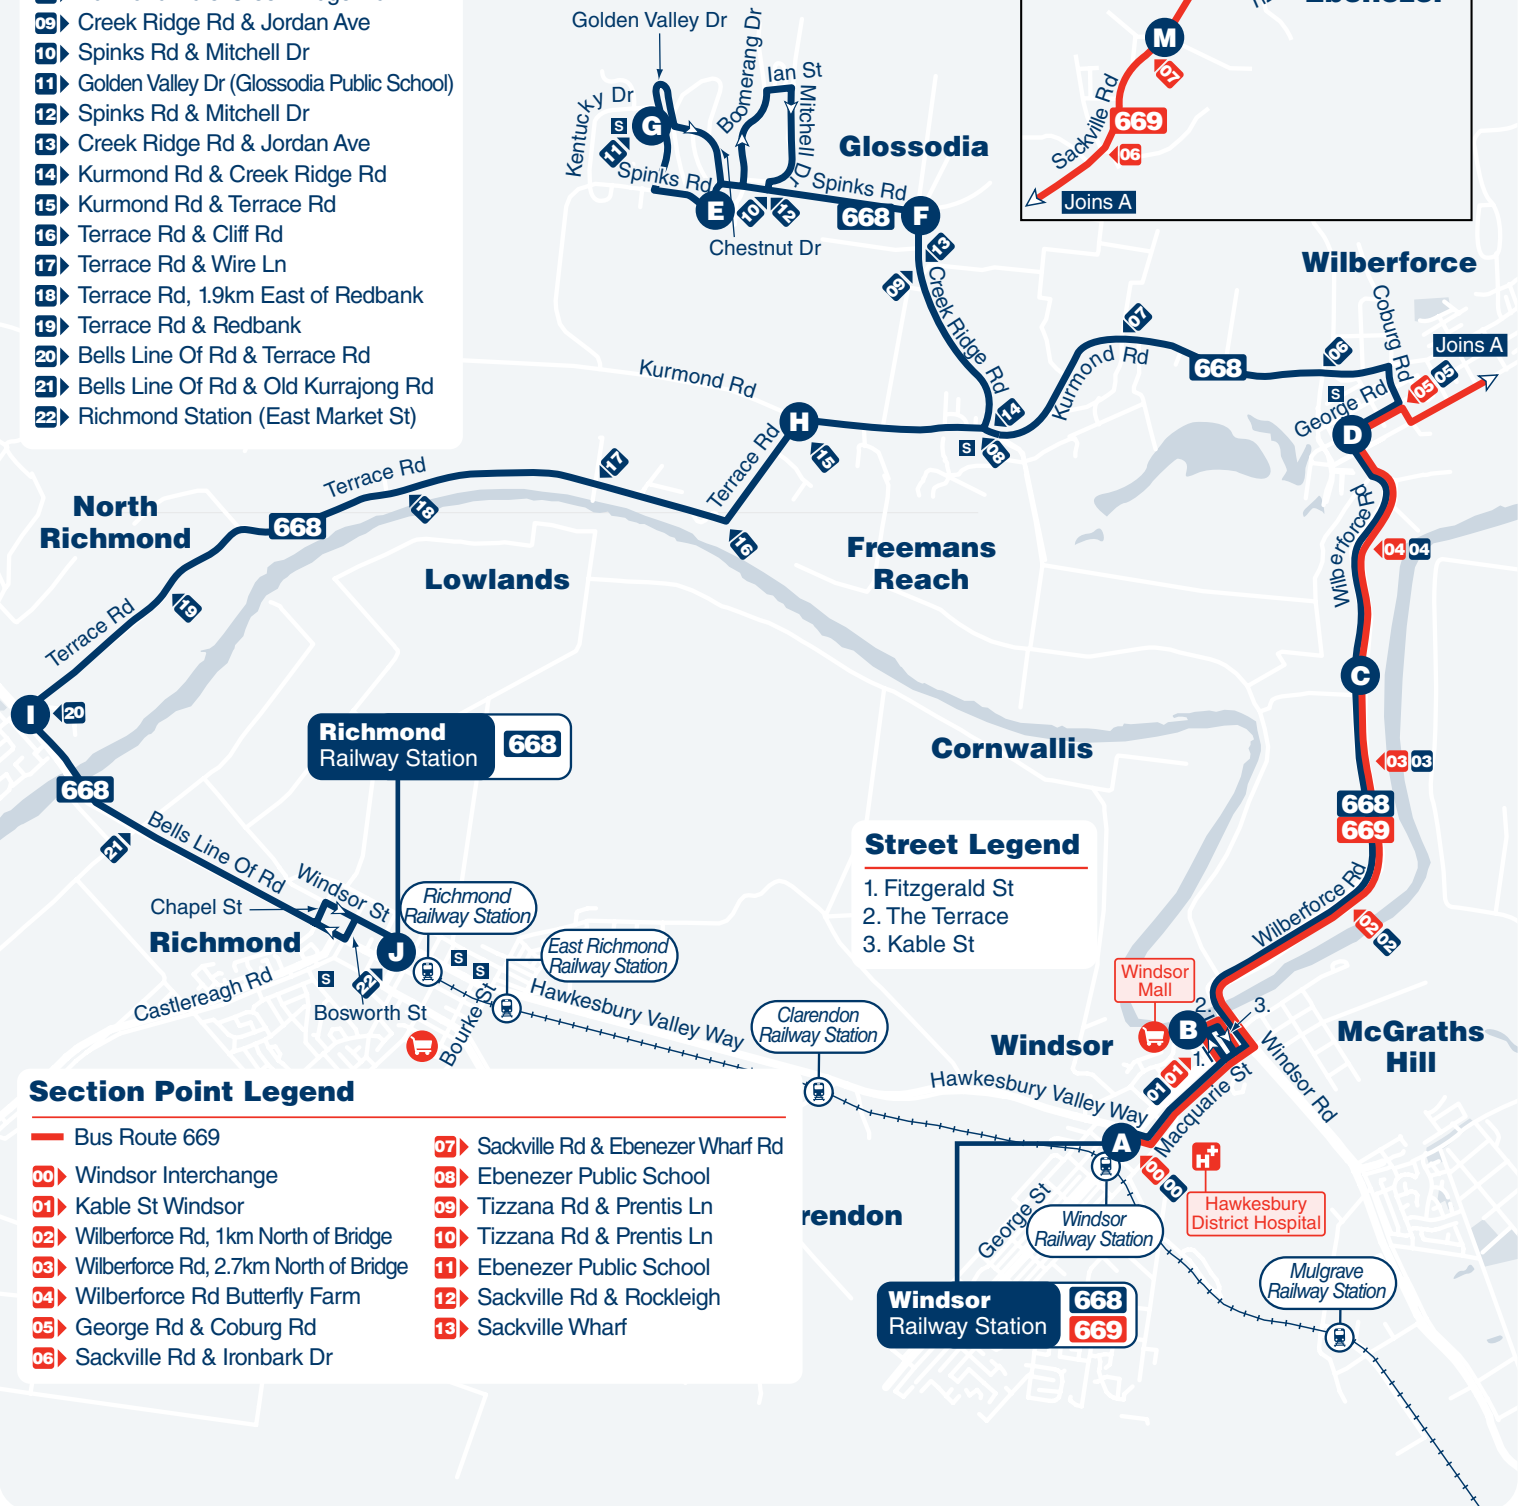

Section Point Legend

- Bus Route 668
- 00 Windsor Interchange
- 01 Kable St Windsor
- 02 Wilberforce Rd, 1km North of Bridge
- 03 Wilberforce Rd, 2.7km North of Bridge
- 04 Wilberforce Rd Butterfly Farm
- 05 George Rd & Coburg Rd
- 06 Old Sackville Rd & Putty Rd
- 07 Old Sackville Rd & Blacktown Rd
- 08 Kurmond Rd & Creek Ridge Rd
- 09 Creek Ridge Rd & Jordan Ave
- 10 Spinks Rd & Mitchell Dr
- 11 Golden Valley Dr (Glossodia Public School)
- 12 Spinks Rd & Mitchell Dr
- 13 Creek Ridge Rd & Jordan Ave
- 14 Kurmond Rd & Creek Ridge Rd
- 15 Kurmond Rd & Terrace Rd
- 16 Terrace Rd & Cliff Rd
- 17 Terrace Rd & Wire Ln
- 18 Terrace Rd, 1.9km East of Redbank
- 19 Terrace Rd & Redbank
- 20 Bells Line Of Rd & Terrace Rd
- 21 Bells Line Of Rd & Old Kurrajong Rd
- 22 Richmond Station (East Market St)

Legend

- Bus Route
- Railway Line
- ◀07 Section Point
- 669 Bus Route Number
- S Educational Institution
- T Shopping Centre
- H+ Hospital

Base Map: LBD DC08/01

Street Legend

1. Fitzgerald St
2. The Terrace
3. Kable St

**Service does not operate on Saturday,
Sunday or Public Holidays**

Explanations

T – Transfer to Route 668 to Windsor.

Monday to Friday

<small>map ref</small> Route Number	669
	pm
D Wilberforce Primary School (George Rd)	F4.15
M Sackville & Stannix Park Rds	4.21
L Port Erringhi Rd near Sirius Cr	4.29
K Sackville Ferry Turn Around (Tizzana Rd)	4.41

**Service does not operate on Saturday,
Sunday or Public Holidays**

Explanations

F – Catch Route 668 from Windsor at 4.02pm, transfer at Wilberforce.