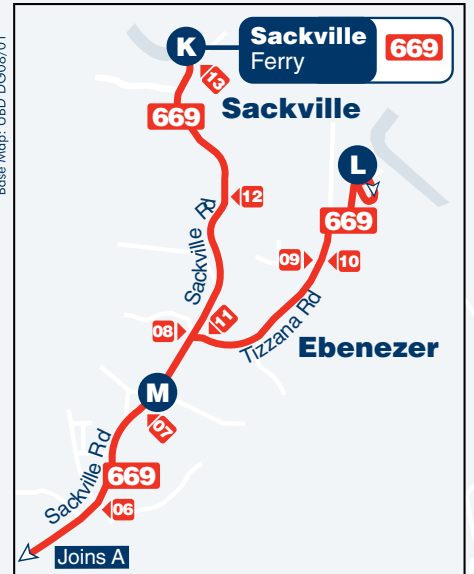

Section Point Legend

- Bus Route 668
- 00 Windsor Interchange
- 01 Kable St Windsor
- 02 Wilberforce Rd, 1km North of Bridge
- 03 Wilberforce Rd, 2.7km North of Bridge
- 04 Wilberforce Rd Butterfly Farm
- 05 George Rd & Coburg Rd
- 06 Old Sackville Rd & Putty Rd
- 07 Old Sackville Rd & Blacktown Rd
- 08 Kurmond Rd & Creek Ridge Rd
- 09 Creek Ridge Rd & Jordan Ave
- 10 Spinks Rd & Mitchell Dr
- 11 Golden Valley Dr (Glossodia Public School)
- 12 Spinks Rd & Mitchell Dr
- 13 Creek Ridge Rd & Jordan Ave
- 14 Kurmond Rd & Creek Ridge Rd
- 15 Kurmond Rd & Terrace Rd
- 16 Terrace Rd & Cliff Rd
- 17 Terrace Rd & Wire Ln
- 18 Terrace Rd, 1.9km East of Redbank
- 19 Terrace Rd & Redbank
- 20 Bells Line Of Rd & Terrace Rd
- 21 Bells Line Of Rd & Old Kurrajong Rd
- 22 Richmond Station (East Market St)

Legend

- Bus Route
- Railway Line
- ◀07 Section Point
- 669 Bus Route Number
- S Educational Institution
- T Shopping Centre
- H+ Hospital

Base Map: LBD DC08/01

Street Legend

1. Fitzgerald St
2. The Terrace
3. Kable St

Section Point Legend

- Bus Route 669
- 00 Windsor Interchange
- 01 Kable St Windsor
- 02 Wilberforce Rd, 1km North of Bridge
- 03 Wilberforce Rd, 2.7km North of Bridge
- 04 Wilberforce Rd Butterfly Farm
- 05 George Rd & Coburg Rd
- 06 Sackville Rd & Ironbark Dr
- 07 Sackville Rd & Ebenezer Wharf Rd
- 08 Ebenezer Public School
- 09 Tizzana Rd & Prentis Ln
- 10 Tizzana Rd & Prentis Ln
- 11 Ebenezer Public School
- 12 Sackville Rd & Rockleigh
- 13 Sackville Wharf

**Service does not operate on Saturday,
Sunday or Public Holidays**

Explanations

F – Catch Route 668 from Windsor at 4.02pm, transfer at Wilberforce.