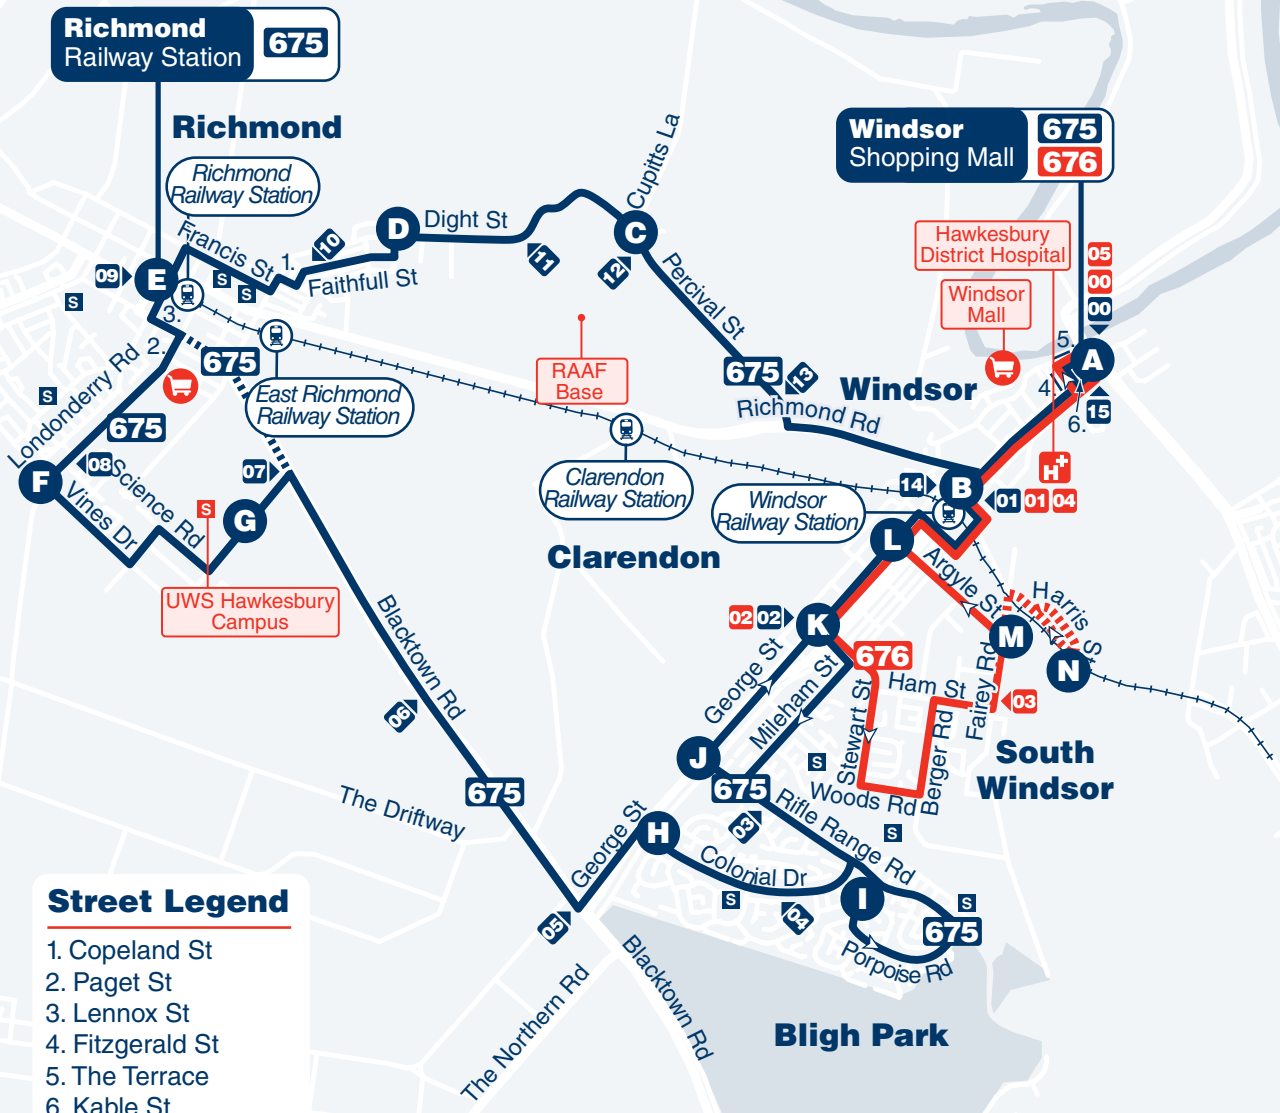

### Section Point Legend

- Bus Route 675
- 00 ▶ Kable St Windsor
- 01 ▶ Windsor Railway Station
- 02 ▶ George St & Drummond St
- 03 ▶ Rifle Range & Sirius Rd
- 04 ▶ Colonial Rd & Hardine Cr West
- 05 ▶ George St & Blacktown Rd
- 06 ▶ Blacktown Rd 1.9km west of George St
- 07 ▶ Blacktown Rd & Campus Rd University Entrance
- 08 ▶ Londonderry St & Smith Ave
- 09 ▶ Richmond Station East Market St
- 10 ▶ Bowman St & Faithfull St
- 11 ▶ Dight St 1.4km west of Ingolds
- 12 ▶ Percival St & Ingolds Lane
- 13 ▶ Richmond Rd & Percival St
- 14 ▶ Windsor Railway Station
- 15 ▶ Kable St Windsor - Windsor Station

### Section Point Legend

- Bus Route 676
- 00 ▶ Kable St Windsor
- 01 ▶ Windsor Railway Station
- 02 ▶ George St & Drummond St
- 03 ▶ Fairey Rd & Blackman Cr
- 04 ▶ Windsor Railway Station
- 05 ▶ Kable St Windsor