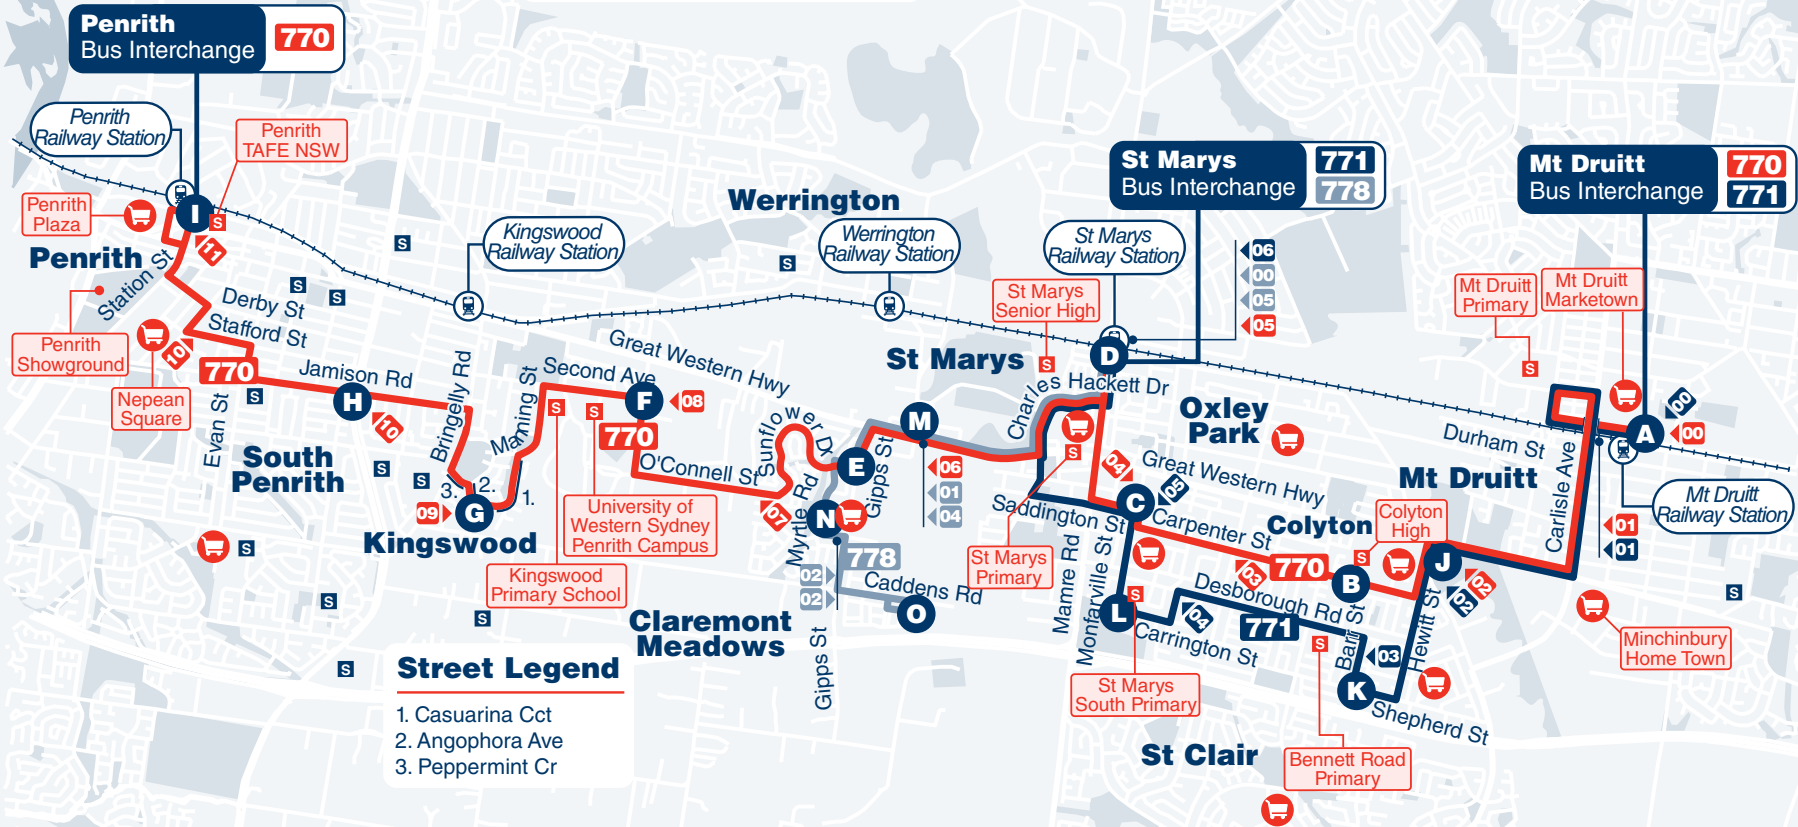

Legend

- Bus Route
- Railway Line
- Section Point
- **770** Bus Route Number
- Educational Institution
- Shopping Centre
- Hospital

Section Point Legend

- Bus Route 770
- **00** Mt Druitt Interchange
- **01** Carlisle Ave & Durham St
- **02** Roper Rd & Great Western Hwy
- **03** Carpenter St & Day St
- **04** Saddington St & Collins St
- **05** St Marys Interchange
- **06** Great Western Hwy & Bridge St
- **07** O'Connell St & Sunflower Dr
- **08** Second Ave & O'Connell St
- **09** Angophora Av & Peppermint Cr
- **10** Jamison Rd & Jean St
- **11** Stafford St & Rawson Ave
- **12** Penrith Interchange

Section Point Legend

- Bus Route 771
- **00** Mt Druitt Interchange
- **01** Carlisle Ave & Durham St
- **02** Roper Rd & Great Western Hwy
- **03** Barr St & Sheilds Rd
- **04** Murray St & Desborough Rd
- **05** Saddington St & Collins St
- **06** St Marys Interchange

Section Point Legend

- Bus Route 778
- **00** St Marys Interchange
- **01** Great Western Hwy & Bridge St
- **02** Gipps Rd & Sunflower Dr
- **03** Gipps Rd & Sunflower Dr
- **04** Great Western Hwy & Bridge St
- **05** St Marys Interchange

Street Legend

1. Casuarina Cct
2. Angophora Ave
3. Peppermint Cr