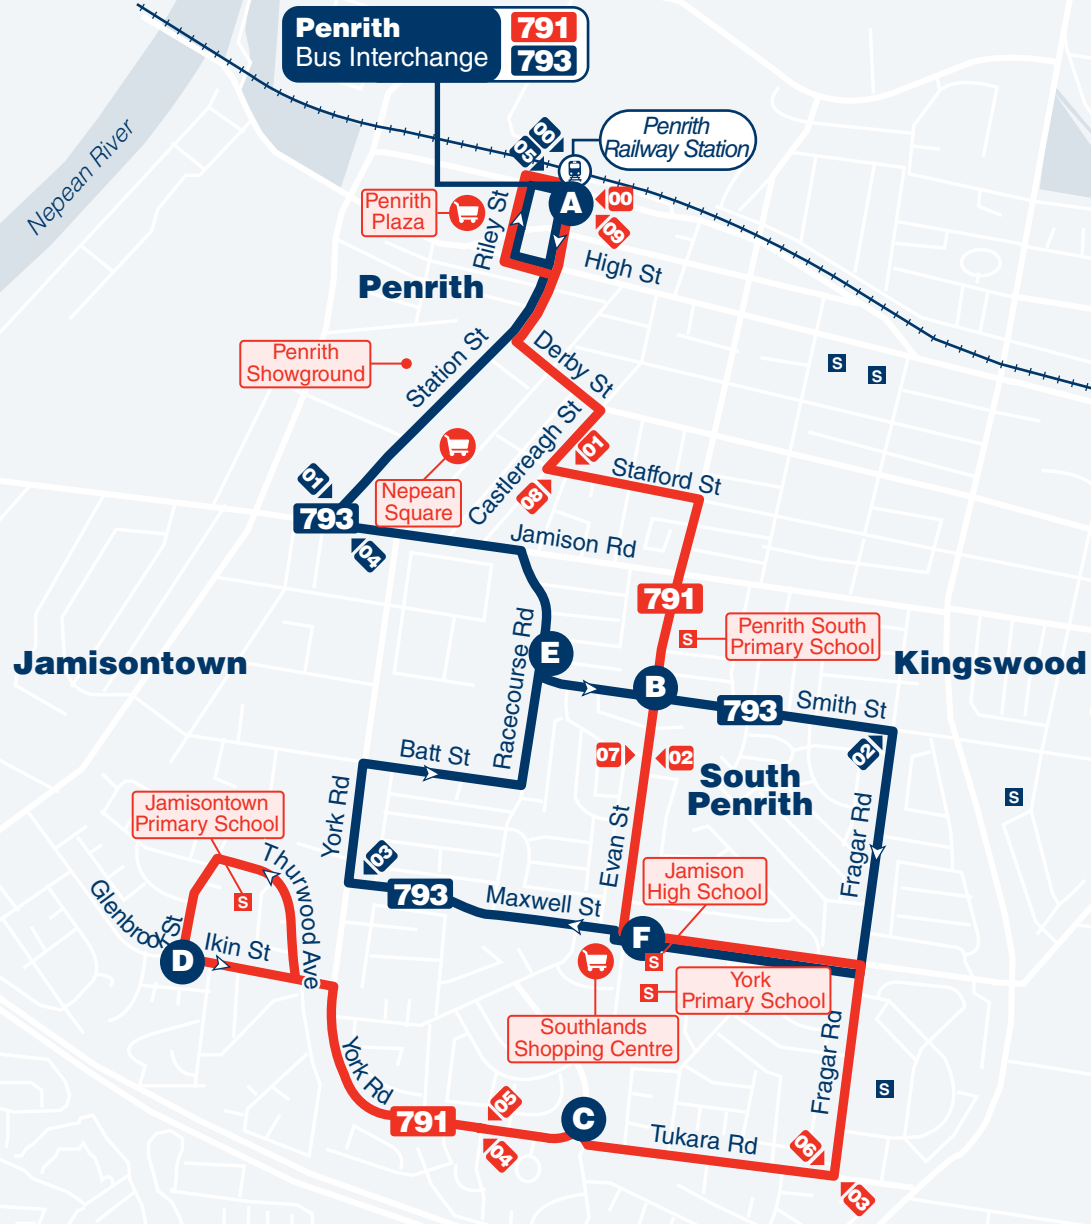

Section Point Legend

- Bus Route 791
- 00 Penrith Interchange
- 01 Stafford St & Rawson Ave
- 02 Evan St & Greenhills Ave
- 03 Fragar Rd & Tukara Ave
- 04 York Rd & Lowanna Dr
- 05 York Rd & Lowanna Dr
- 06 Fragar Rd & Tukara Ave
- 07 Evan St & Greenhill Ave
- 08 Stafford St & Rawson Ave
- 09 Penrith Interchange

Section Point Legend

- Bus Route 793
- 00 Penrith Interchange
- 01 Station St & Jamison Rd
- 02 Smith St & Fragar Rd
- 03 Maxwell St & York Rd
- 04 Station St & Jamison Rd
- 05 Penrith Interchange

Legend

- Bus Route
- —+— Railway Line
- ◀07 Section Point
- **791** Bus Route Number
- S Educational Institution
- 🛒 Shopping Centre
- H+ Hospital