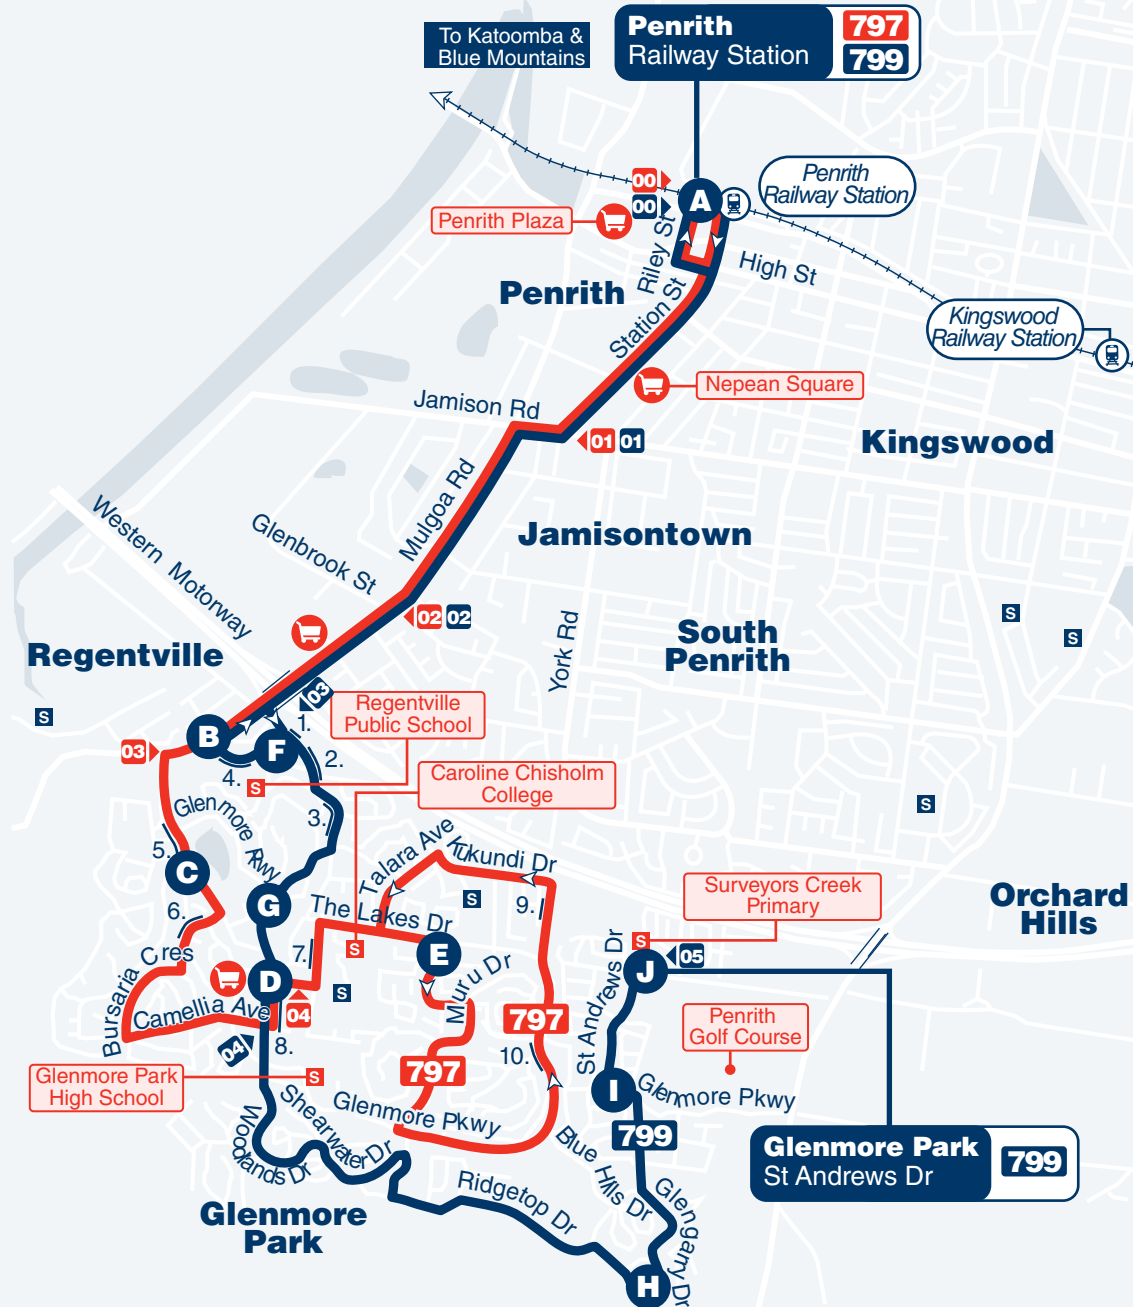

Section Point Legend

- Bus Route 797
- 00 ▶ Penrith Interchange
- 01 ▶ Station St & Jamison Rd
- 02 ▶ Mulgoa Rd & Glenbrook St
- 03 ▶ Mulgoa Rd & Glenmore Pkwy
- 04 ▶ Morrison Ave & Glenmore Pkwy
- 05 ▶ Morrison Ave & Glenmore Pkwy
- 06 ▶ Mulgoa Rd & Glenmore Pkwy
- 07 ▶ Mulgoa Rd & Glenbrook St
- 08 ▶ Station St & Jamison Rd
- 09 ▶ Penrith Interchange

Legend

- Bus Route
- Railway Line
- ◀07 Section Point
- 797 Bus Route Number
- Educational Institution
- Shopping Centre
- Hospital

Base Map: UBD DG08/01

Section Point Legend

- Bus Route 799
- 00 ▶ Penrith Interchange
- 01 ▶ Station St & Jamison Rd
- 02 ▶ Mulgoa Rd & Glenbrook St
- 03 ▶ Janette St & School House Rd
- 04 ▶ Woodlands Dr & Candlebark Cct
- 05 ▶ St Andrews Dr & Garswood Rd

Explanations

L – Bus commences at Penrith Anglican 15 minutes earlier.

 – Wheelchair accessible service.

Monday to Friday (cont...)

map ref	Route Number	799	799
		pm	pm
J	Garswood Rd & St Andrews Dr	6.09	6.39
I	St Andrews Dr & Glenmore Pkwy	6.15	6.45
H	Ridgetop Dr & Glengarry Dr	6.18	6.48
D	Glenmore Park Shops	6.26	6.56
G	Glenmore Parkway & Allison Dr	6.28	6.58
B	Mulgoa Rd & School House Rd	6.32	7.02
A	Penrith Interchange	6.47	7.17

Explanations

 – Wheelchair accessible service.

Saturday

map ref	Route Number	799	799	799	799	799	799	799	799	799
		am	am	am	am	am	pm	pm	pm	pm
J	Garswood Rd & St Andrews Dr	7.09	8.09	9.09	10.09	11.09	12.09	1.09	2.09	3.09
I	St Andrews Dr & Glenmore Pkwy	7.13	8.13	9.13	10.13	11.13	12.13	1.13	2.13	3.13
H	Ridgetop Dr & Glengarry Dr	7.16	8.16	9.16	10.16	11.16	12.16	1.16	2.16	3.16
D	Glenmore Park Shops	7.24	8.24	9.24	10.24	11.24	12.24	1.24	2.24	3.24
G	Glenmore Parkway & Allison Dr	7.26	8.26	9.26	10.26	11.26	12.26	1.26	2.26	3.26
B	Mulgoa Rd & School House Rd	7.30	8.30	9.30	10.30	11.30	12.30	1.30	2.30	3.30
A	Penrith Interchange	7.44	8.44	9.44	10.44	11.44	12.44	1.44	2.44	3.44