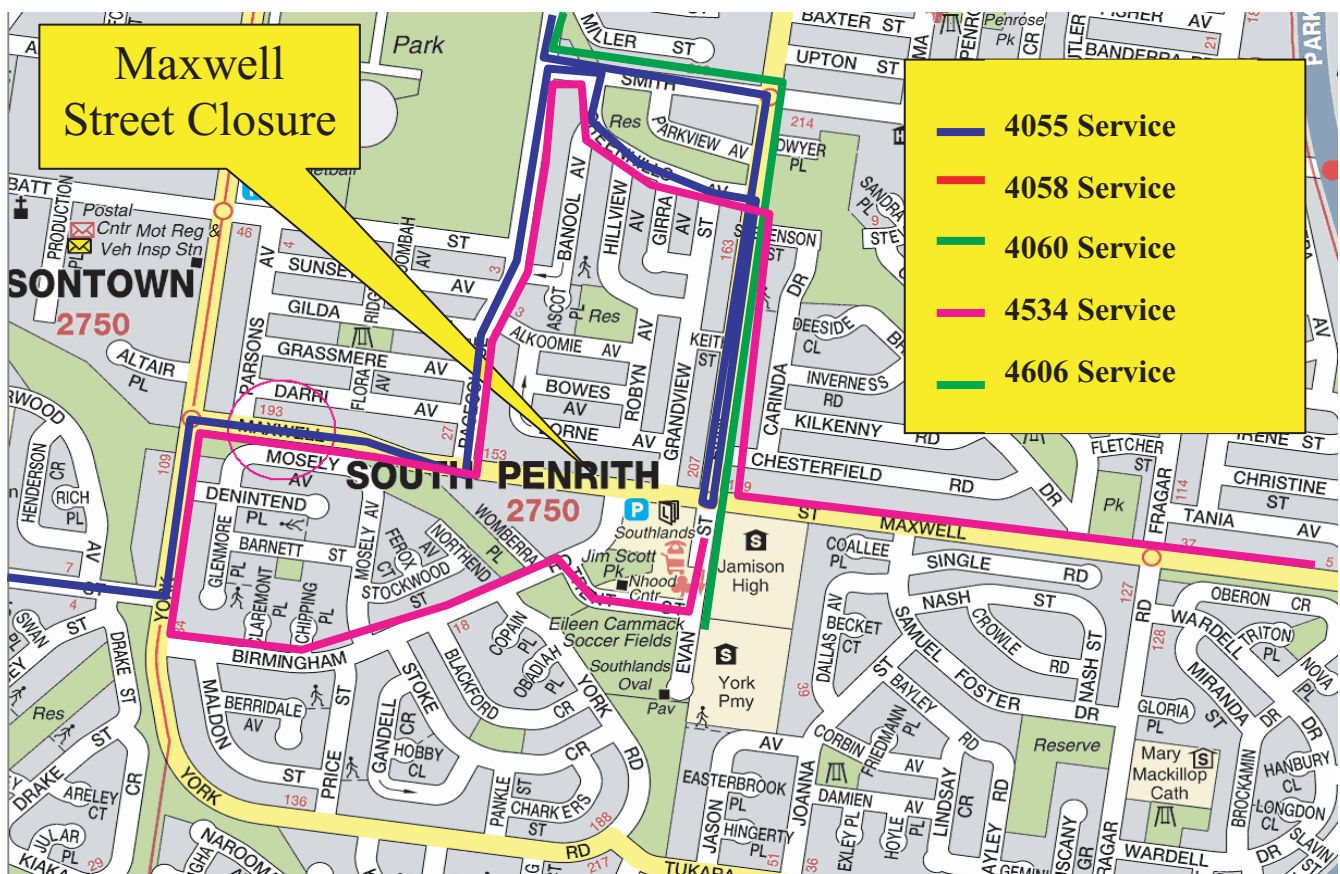

ROAD WORKS MAXWELL STREET CLOSURE

Maxwell Street, South Penrith, will be closed between Racecourse Rd and Evan St from Tuesday 23rd until Friday 26th June, 2009. School Route 4055, 4058, 4060, 4011, 4534, and 4606 will be affected during this closure.

See the map below for more details.

further information please contact Customer Relations on 9890 0000 or visit www.yourbus.com.au