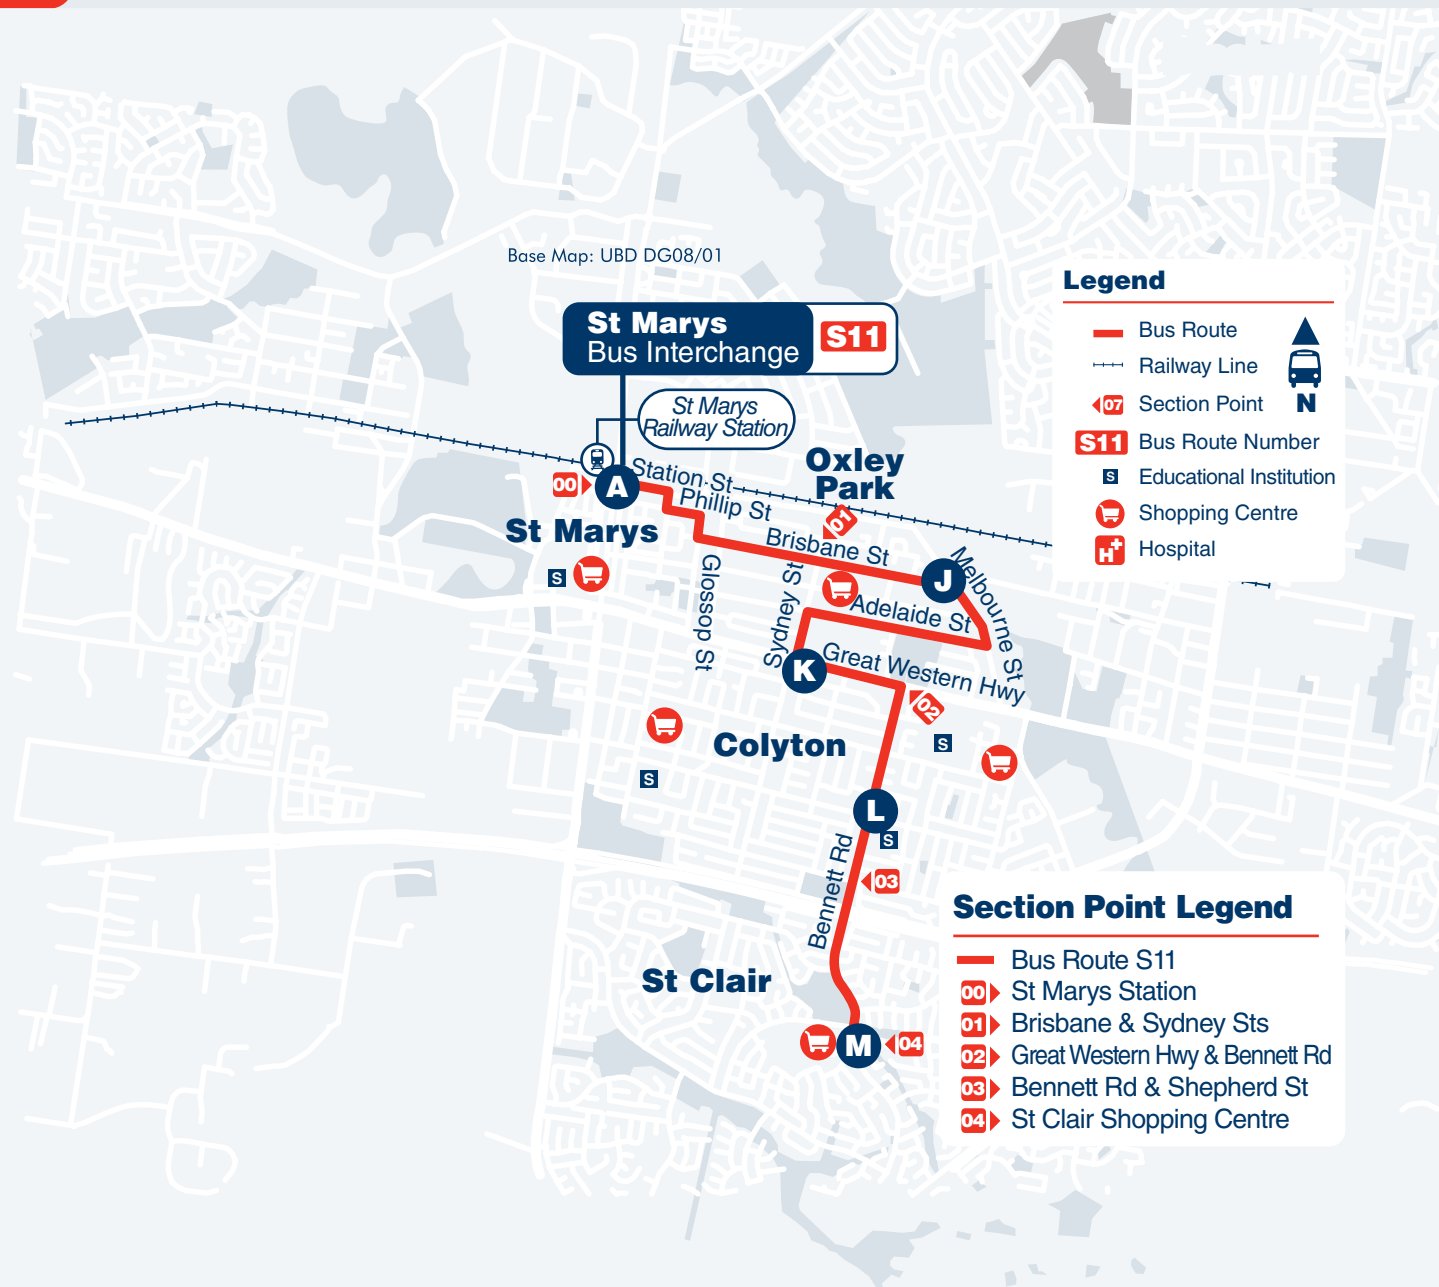

Base Map: UBD DG08/01

St Marys
Bus Interchange **S11**

St Marys
Railway Station

Oxley Park

St Marys

Colyton

St Clair

Legend

- Bus Route
- Railway Line
- Section Point
- Bus Route Number
- Educational Institution
- Shopping Centre
- Hospital

Section Point Legend

- Bus Route S11
- 00 St Marys Station
- 01 Brisbane & Sydney Sts
- 02 Great Western Hwy & Bennett Rd
- 03 Bennett Rd & Shepherd St
- 04 St Clair Shopping Centre

Monday to Friday									
map ref	Route Number	S11	S11	S11	S11	S11	S11	S11	
		am	am	am	am	am	pm	pm	pm
A	St Marys Interchange (Stand 8)	9.45	11.15	12.45	2.15
J	Melbourne St near Brisbane St	9.53	11.23	12.53	2.23
K	Great Western Hwy & Sydney St	9.57	11.27	12.57	2.27
L	Bennett Rd near Desborough St	10.01	11.31	1.01	2.31
M	St Clair Shopping Centre (Bennett Rd)	10.05	11.35	1.05	2.35
M	St Clair Shopping Centre (Bennett Rd)	8.45	10.15	11.45	1.15
L	Bennett Rd near Desborough St	8.49	10.19	11.49	1.19
K	Great Western Hwy & Sydney St	8.53	10.23	11.53	1.23
J	Melbourne St near Brisbane St	8.57	10.27	11.57	1.27
A	St Marys Interchange	9.05	10.35	12.05	1.35