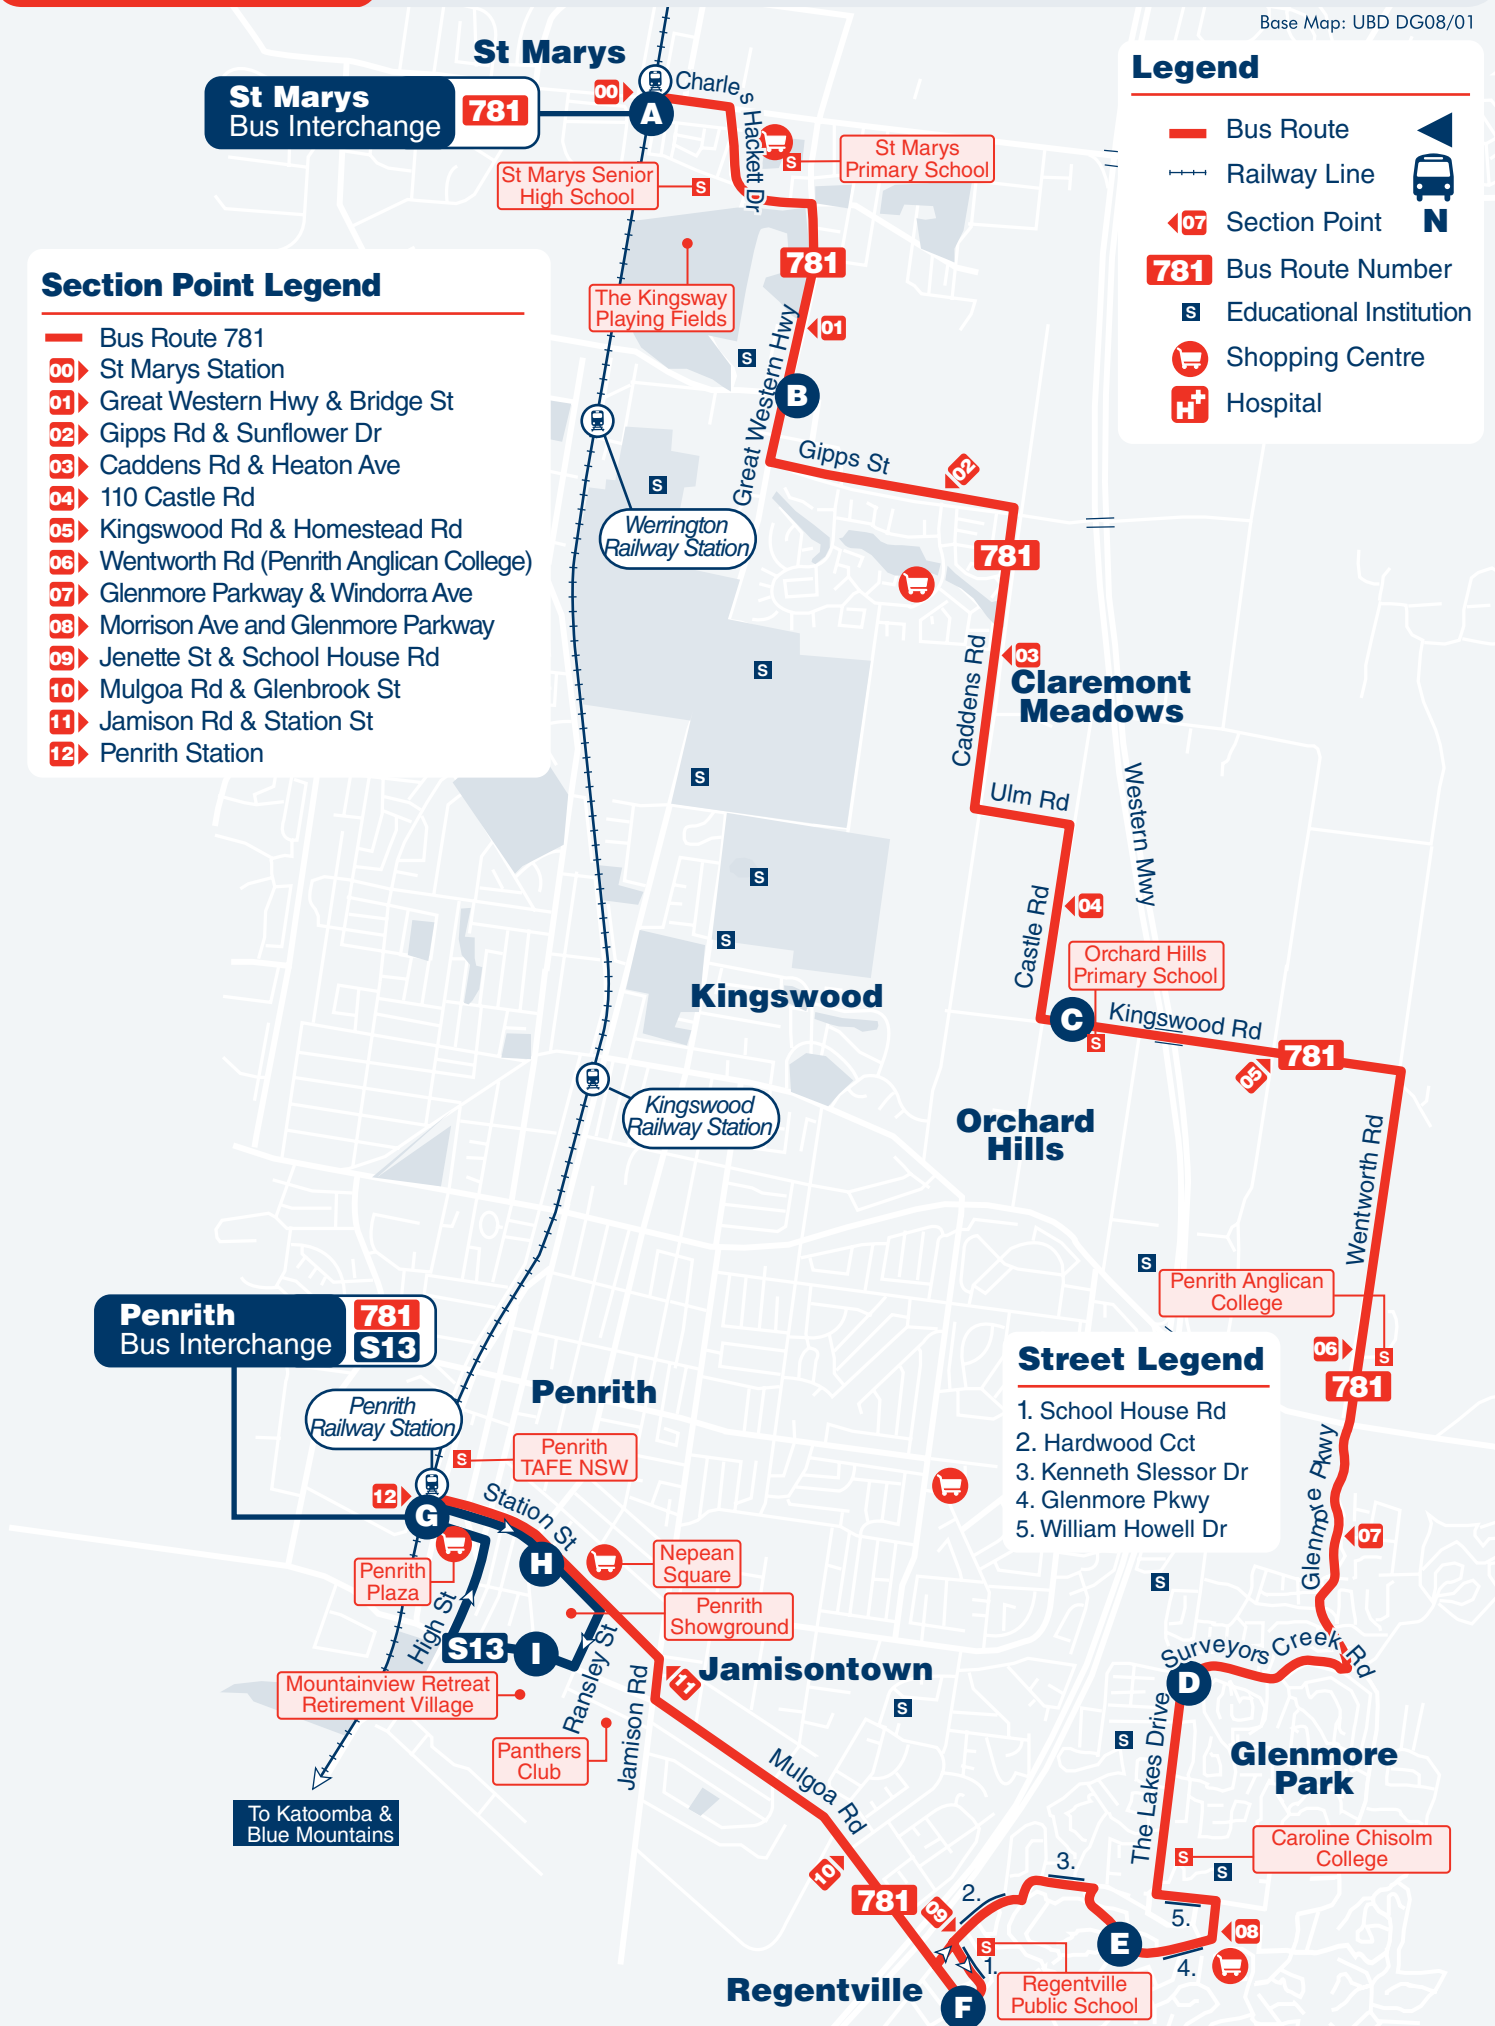

Legend

-  Bus Route
-  Railway Line
-  Section Point
-  Bus Route Number
-  Educational Institution
-  Shopping Centre
-  Hospital

Section Point Legend

-  Bus Route 781
-  St Marys Station
-  Great Western Hwy & Bridge St
-  Gipps Rd & Sunflower Dr
-  Caddens Rd & Heaton Ave
-  110 Castle Rd
-  Kingswood Rd & Homestead Rd
-  Wentworth Rd (Penrith Anglican College)
-  Glenmore Parkway & Windorra Ave
-  Morrison Ave and Glenmore Parkway
-  Jenette St & School House Rd
-  Mulgoa Rd & Glenbrook St
-  Jamison Rd & Station St
-  Penrith Station

Street Legend

1. School House Rd
2. Hardwood Cct
3. Kenneth Slessor Dr
4. Glenmore Pkwy
5. William Howell Dr

St Marys
Bus Interchange

Penrith
Bus Interchange

To Katoomba & Blue Mountains

Monday to Friday

map ref	Route Number	S13	S13	S13	S13
		am	am	pm	pm
G	Penrith Interchange (Stand 1)	9.45	11.15	12.45	2.15
H	Station St near Reserve St	9.49	11.19	12.49	2.19
I	Mulgoa Rd near Rodley Ave	9.52	11.22	12.52	2.22
G	Penrith Interchange	9.57	11.27	12.57	2.27

Service does not operate on Saturday,
Sunday or Public Holidays